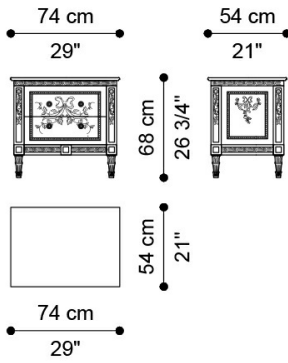

RUBANIER
NIGHT STORAGE UNITS

JUMBO
COLLECTION
A LUXURY EXPERIENCE

RUBANIER

NIGHT STORAGE UNITS

DESCRIPTION

Night table with structure in white lacquered wood with patina. Hand-carved elements in gold leaf finishing JG306.
Top in white Namibia Rhino marble.

DIMENSIONS

NIGHT TABLE

J.RBN-05

L 74 D 54 H 68 CM