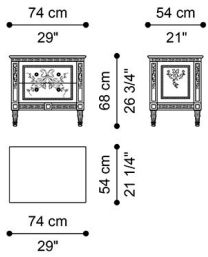

RUBANIER
NIGHT STORAGE UNITS

RUBANIER

NIGHT STORAGE UNITS

DESCRIPTION

Night table with structure in white lacquered wood with patina. Hand-carved elements in gold leaf finishing JG306. Top in white Namibia Rhino marble.

DIMENSIONS

NIGHT TABLE

J.RBN-05

L 74 D 54 H 68 CM