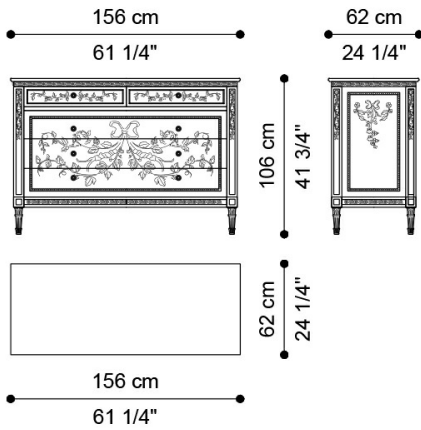

RUBANIER
NIGHT STORAGE UNITS

JUMBO
COLLECTION
A LUXURY EXPERIENCE

RUBANIER

NIGHT STORAGE UNITS

DESCRIPTION

Drawer unit with structure in white lacquered wood with patina. Hand-carved elements in gold leaf finishing JG306. Top in white Namibia Rhino marble.

DIMENSIONS

DRAWER UNIT

J.RBN-03B

L 156 D 62 H 106 CM