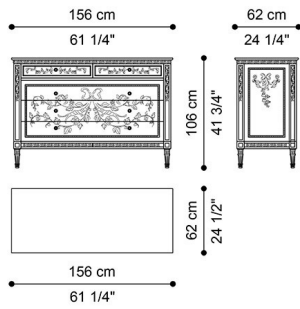

## DESCRIPTION

Drawer unit with structure in white lacquered wood with patina. Hand-carved elements in gold leaf finishing JG306. Top in white Namibia Rhino marble.

## DIMENSIONS

#### J.RBN-03B

L 156 D 62 H 106 CM