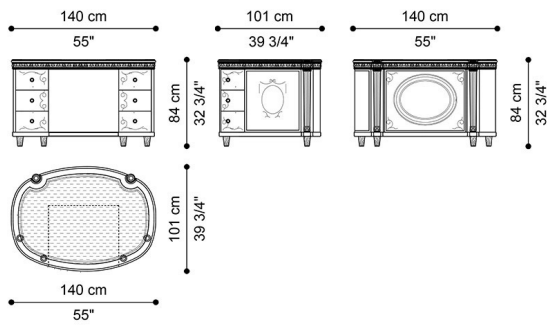

DESCRIPTION

Desk with hand-carved feet and details with gold leaf finishing.
Structure in wood with 6 drawers and side panels lacquered with hand-made neoclassical decoration JG307.
Interior with white lacquered finishing and lining in microfibre MIL. 21.13A. Top covered in leather MIL. 21.11A.

DIMENSIONS

DESK
J.BOU-31

L 140 D 101 H 83.5 CM