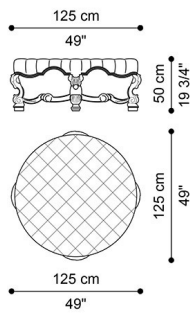

MIRABEAU
POUFS AND BENCHES

DESCRIPTION

Pouf with structure in hand-carved wood with gold leaf finishing J2880.
Padding in foam. Upholstery in fabric MIL. 19.06 with capitonné.

DIMENSIONS

POUF J.MIR-78

Ø 125 H 50 CM