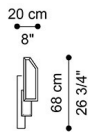

## DESCRIPTION

Wall lamp with structure in metal and bevelled mirror. Led light.

---

## DIMENSIONS

### WALL LAMP J.CHA-DECO-DX

L 20 H 68 CM