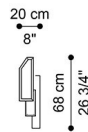

WALL LAMP J.CHA-DECO-SX