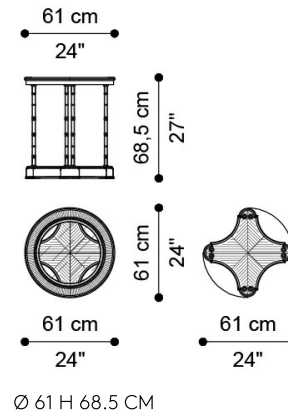

## DESCRIPTION

Structure and lower cross in wood veneered in fris  maple with details in gold leaf JG298.  
Glossy brass legs shaped like bamboo canes. Clear glass top.

## DIMENSIONS

### LOW TABLE J.BLV-46

Ø 162 H 50 CM

### LOW TABLE J.BLV-47

Ø 61 H 68.5 CM