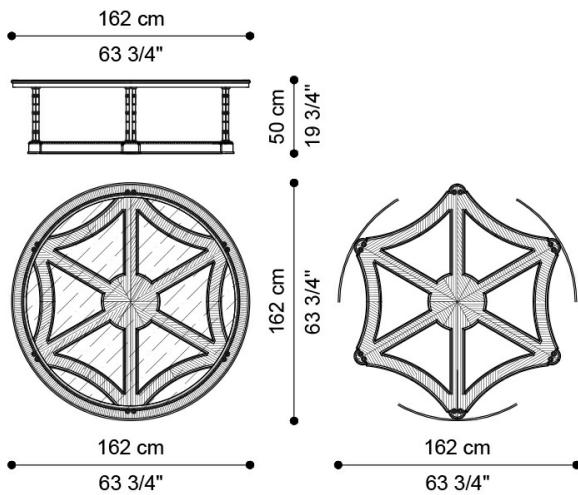

## DESCRIPTION

Structure and lower cross in wood veneered in fris  maple with details in gold leaf JG298.  
Glossy brass legs shaped like bamboo canes. Clear glass top.

## DIMENSIONS

### LOW TABLE J.BLV-46

Ø 162 H 50 CM

### LOW TABLE J.BLV-47

Ø 61 H 68.5 CM