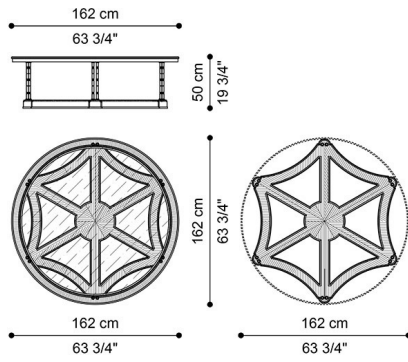

BELLE VIE
LOW TABLES

DESCRIPTION

Structure and lower cross in wood veneered in fris  maple with details in gold leaf JG298.
Glossy brass legs shaped like bamboo canes. Clear glass top.

DIMENSIONS

LOW TABLE
J.BLV-46

Ø 162 H 50 CM

LOW TABLE
J.BLV-47

Ø 61 H 68.5 CM