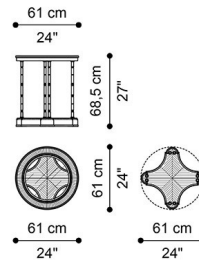

BELLE VIE
LOW TABLES

DESCRIPTION

Structure and lower cross in wood veneered in fris  maple with details in gold leaf JG298.
Glossy brass legs shaped like bamboo canes. Clear glass top.

DIMENSIONS

LOW TABLE
J.BLV-46

Ø 162 H 50 CM

LOW TABLE
J.BLV-47

Ø 61 H 68.5 CM