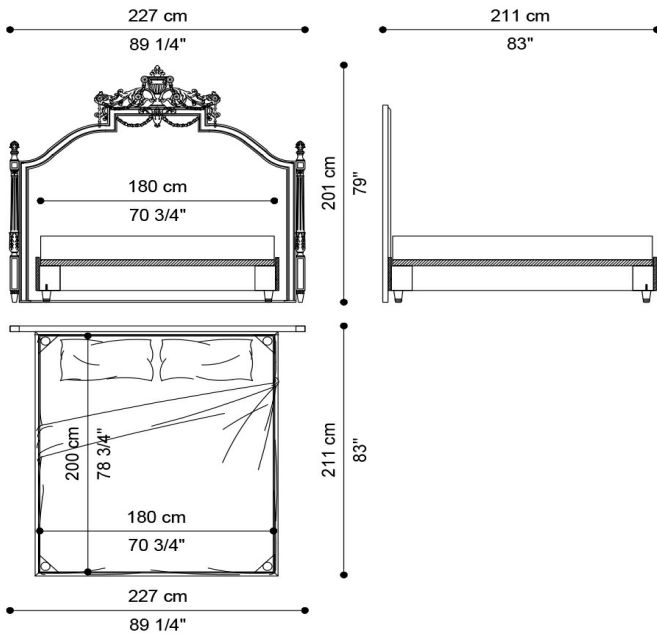

## DESCRIPTION

Bed with headboard in hand-carved beechwood with patinated antique gold finishing J2880.  
Padding in foam. Upholstery in fabric MIL. 19.06. Sommier covered in fabric MIL. 19.06.

## DIMENSIONS

BED - FOR MATTRESS 180 X 200 CM  
**J.CNN-02**

L 227 D 211 H 201 CM

BED - FOR MATTRESS 200 X 200 CM  
**J.CNN-02B**

L 247 D 211 H 201 CM