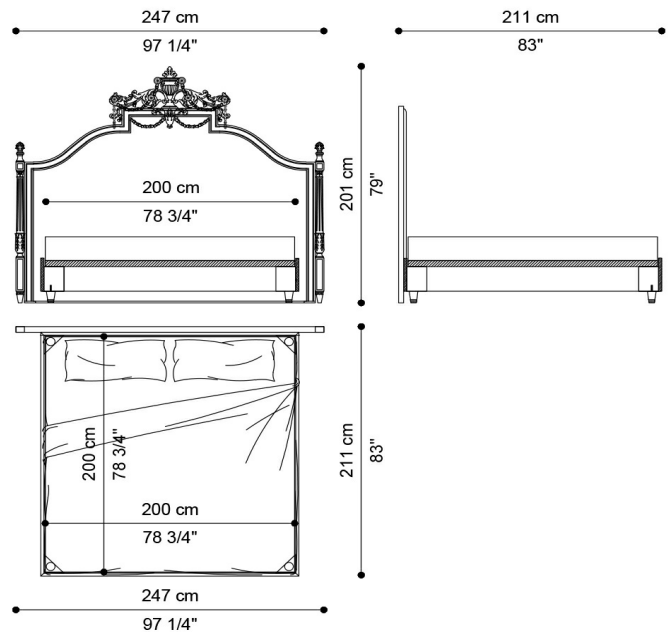

## DESCRIPTION

Bed with headboard in hand-carved beechwood with patinated antique gold finishing J2880.  
Padding in foam. Upholstery in fabric MIL. 19.06. Sommier covered in fabric MIL. 19.06.

## DIMENSIONS

BED - FOR MATTRESS 180 X 200 CM  
**J.CNN-02**

L 227 D 211 H 201 CM

BED - FOR MATTRESS 200 X 200 CM  
**J.CNN-02B**

L 247 D 211 H 201 CM