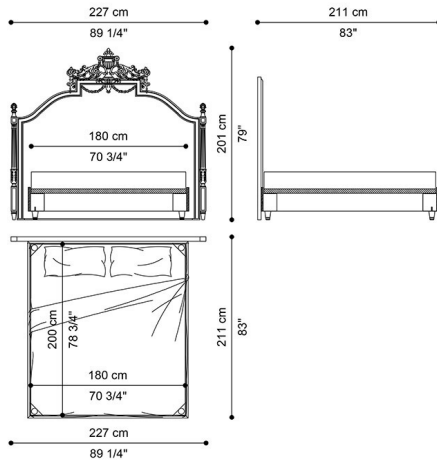

DESCRIPTION

Bed with headboard in hand-carved beechwood with patinated antique gold finishing J288O.
Padding in foam. Upholstery in fabric MIL. 19.06. Sommier covered in fabric MIL. 19.06.

DIMENSIONS

BED J.CNN-02

L 227 D 211 H 201 CM

BED J.CNN-02B

L 247 D 211 H 201 CM