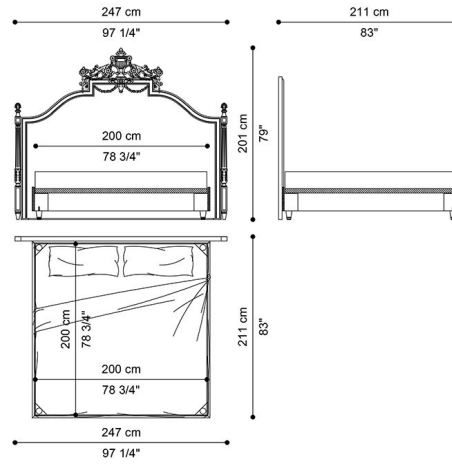

DESCRIPTION

Bed with headboard in hand-carved beechwood with patinated antique gold finishing J288O.
Padding in foam. Upholstery in fabric MIL. 19.06. Sommier covered in fabric MIL. 19.06.

DIMENSIONS

BED J.CNN-02

L 227 D 211 H 201 CM

BED J.CNN-02B

L 247 D 211 H 201 CM