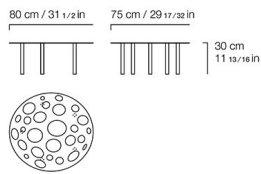

DESCRIPTION

Central table with metal base in glossy gold finishing. Top with backing in matt black lacquered multilayer wood and upper surface made of two special decorative mirrors layers.

DIMENSIONS

LOW TABLE U.VEN.231.AAG

L 80 D 75 H 30 CM

LOW TABLE U.VEN.231.AAR

L 80 D 75 H 30 CM

LOW TABLE U.VEN.231.BAG

L 100 D 94 H 38 CM

LOW TABLE U.VEN.231.BAR

L 100 D 94 H 38 CM