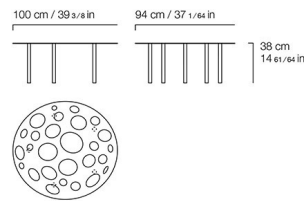

DESCRIPTION

Central table with metal base in glossy gold finishing. Top with backing in matt black lacquered multilayer wood and upper surface made of two special decorative mirrors layers.

DIMENSIONS

LOW TABLE U.VEN.231.AAG

L 80 D 75 H 30 CM

LOW TABLE U.VEN.231.AAR

L 80 D 75 H 30 CM

LOW TABLE U.VEN.231.BAG

L 100 D 94 H 38 CM

LOW TABLE U.VEN.231.BAR

L 100 D 94 H 38 CM