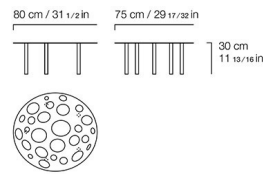

DESCRIPTION

Central table with metal base in glossy gold finishing. Top with backing in matt black lacquered multilayer wood and upper surface made of two special decorative mirrors layers.

DIMENSIONS

LOW TABLE U.VEN.231.AAG

L 80 D 75 H 30 CM

LOW TABLE U.VEN.231.AAR

L 80 D 75 H 30 CM

LOW TABLE U.VEN.231.BAG

L 100 D 94 H 38 CM

LOW TABLE U.VEN.231.BAR

L 100 D 94 H 38 CM