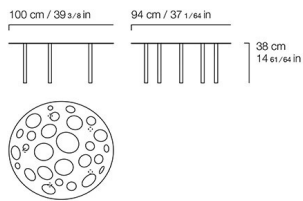

DESCRIPTION

Central table with metal base in glossy gold finishing. Top with backing in matt black lacquered multilayer wood and upper surface made of two special decorative mirrors layers.

DIMENSIONS

LOW TABLE U.VEN.231.AAG

L 80 D 75 H 30 CM

LOW TABLE U.VEN.231.AAR

L 80 D 75 H 30 CM

LOW TABLE U.VEN.231.BAG

L 100 D 94 H 38 CM

LOW TABLE U.VEN.231.BAR

L 100 D 94 H 38 CM