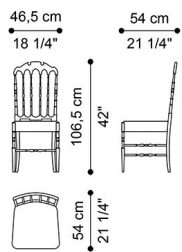

DESCRIPTION

Chair with structure in white lacquered wood JG303. Seat padded in foam and upholstered in fabric MIL. 23.04B.

DIMENSIONS

CHAIR

J.CLI-16B

L 46.5 D 54 H 106.5 CM