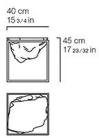

ANTIVOL
JCP UNIVERSE X JUMBO COLLECTION

DESCRIPTION

Side table with brass structure in glossy gold finishing. Top with water jet cut natural Lava stone.
Being elements selected from natural environment, dimensions and weight could be different on each piece.

DIMENSIONS

LOW TABLE U.ANT.232.AXG

L 40 D 40 H 45 CM

LOW TABLE U.ANT.232.BXG

L 40 D 40 H 65 CM